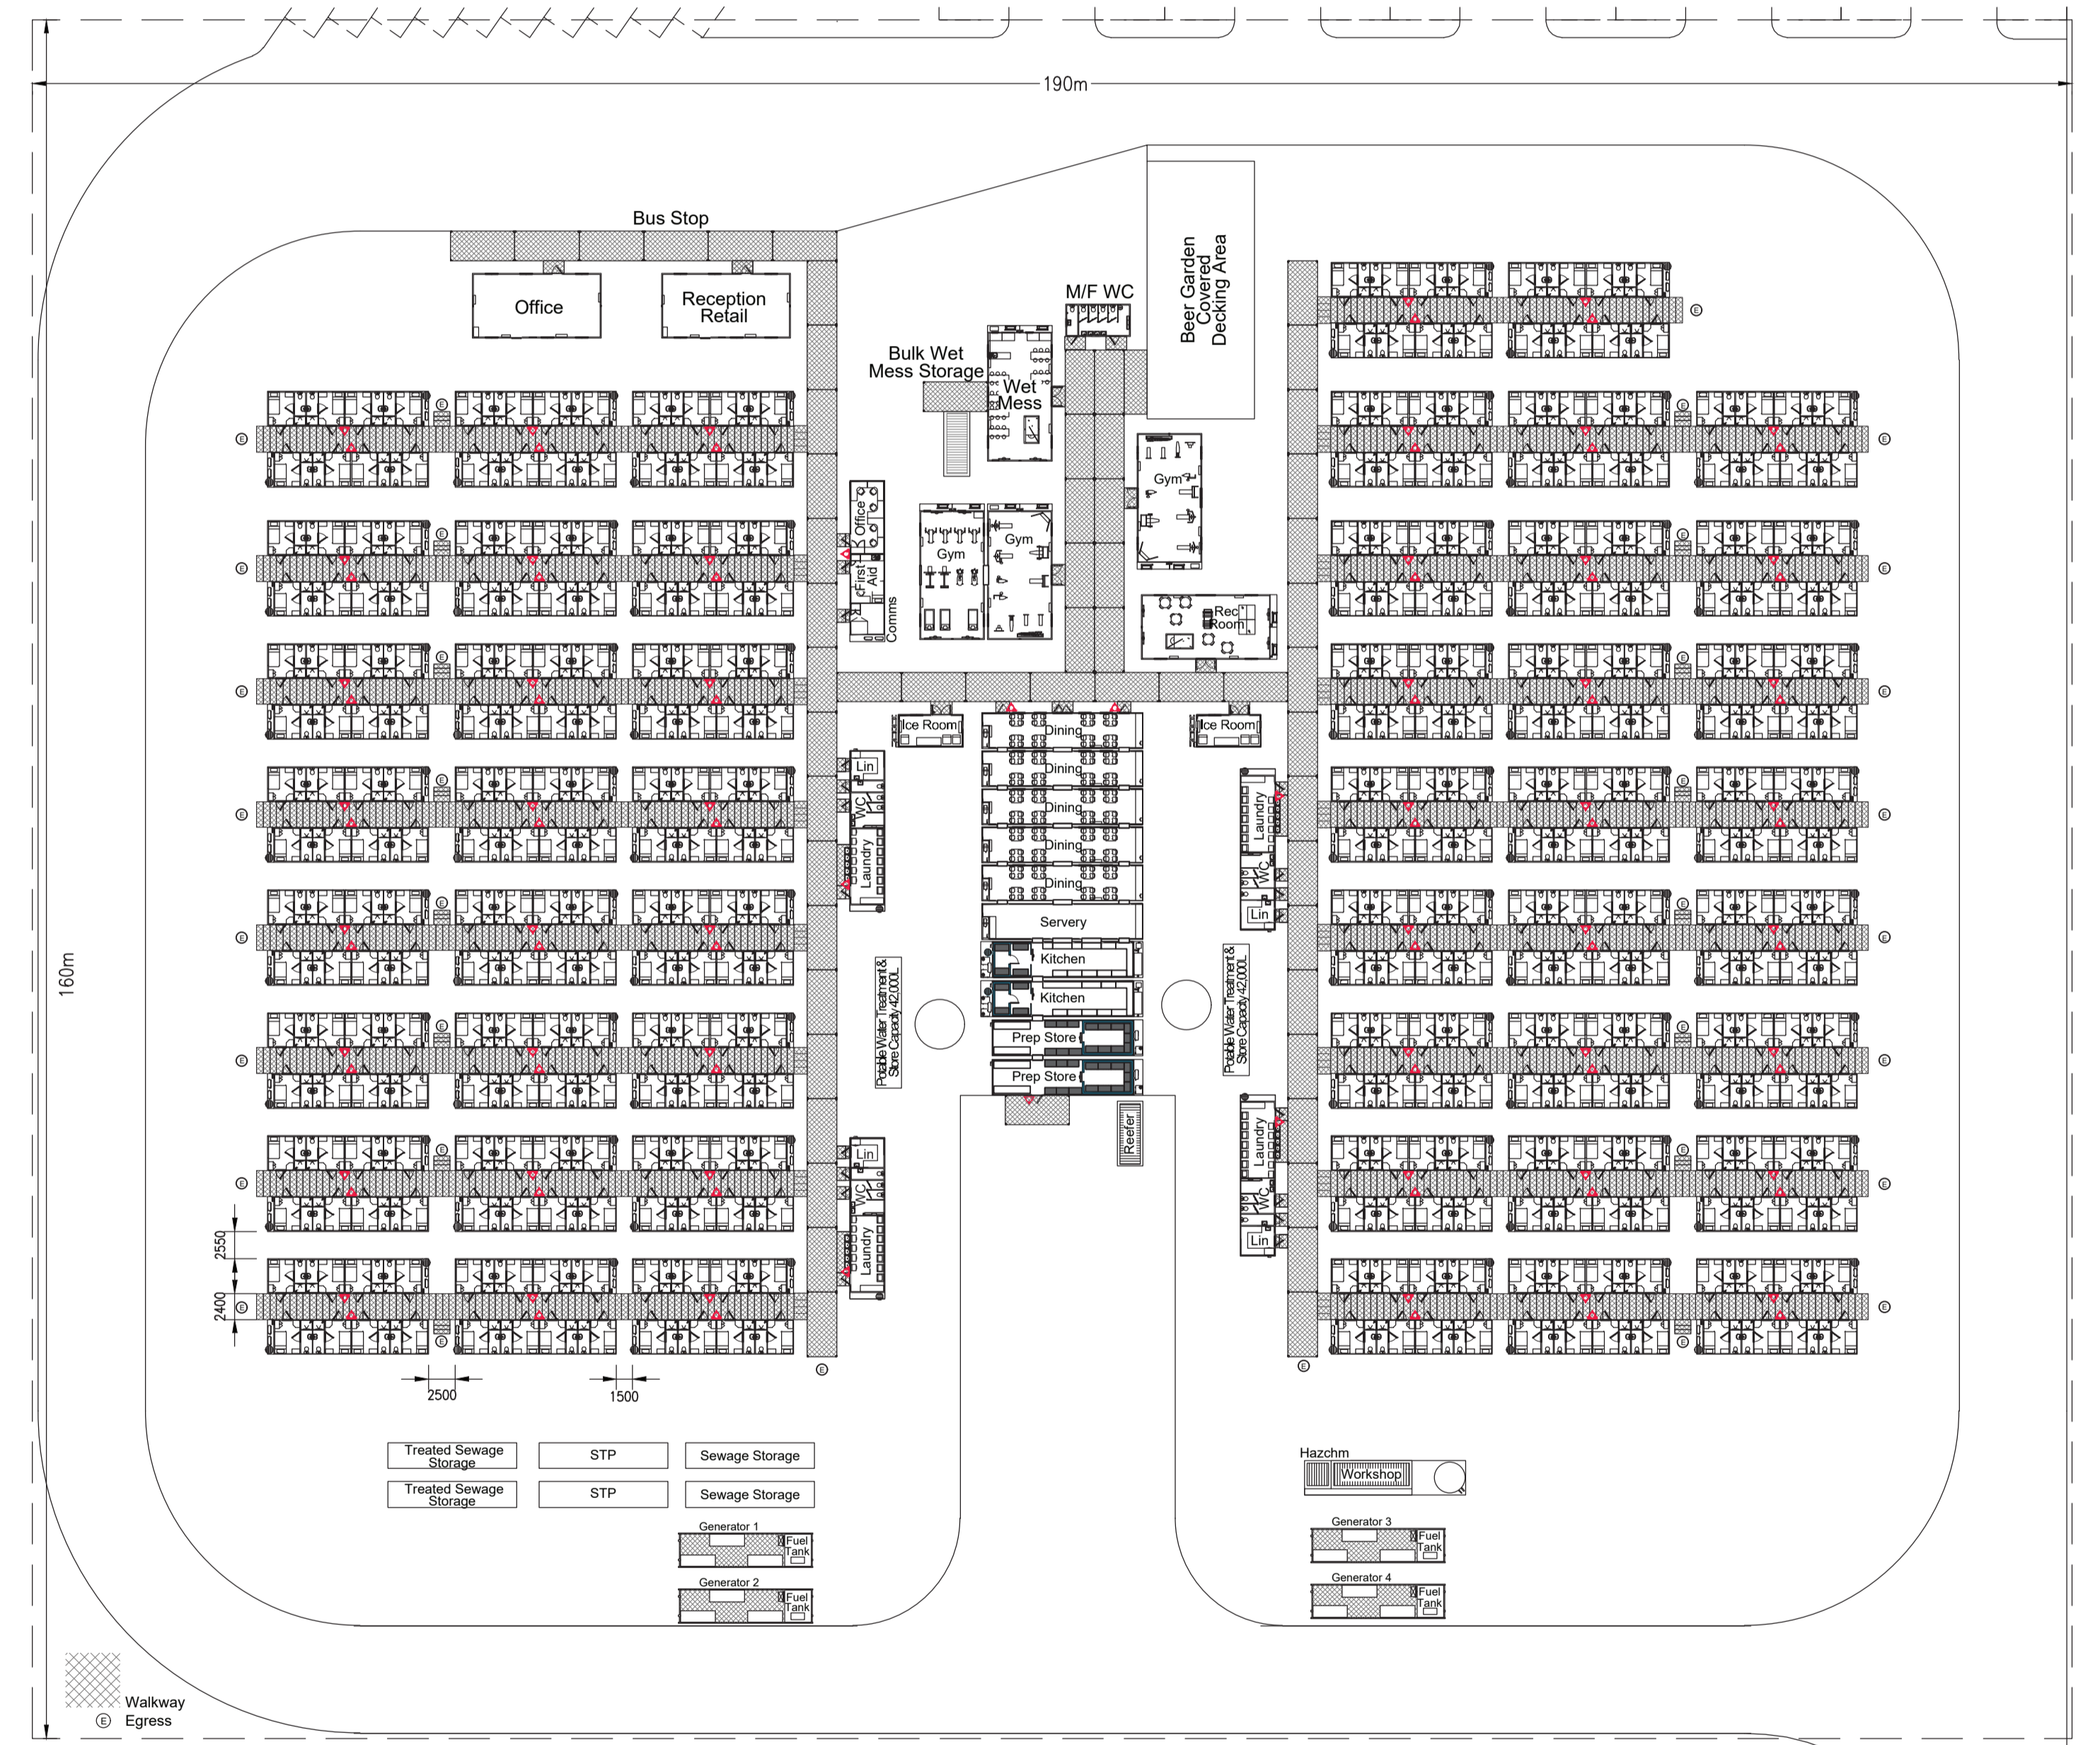

RES - Tallawang Solar Farm Proposed 400 Room Camp Site Overlay

RES - Tallawang Solar Farm Proposed 400 Room Camp Site Overlay

Note:
Drawing not to scale. Layout indicative and may be
customised to suit client requirements (subject to
regulatory requirements).