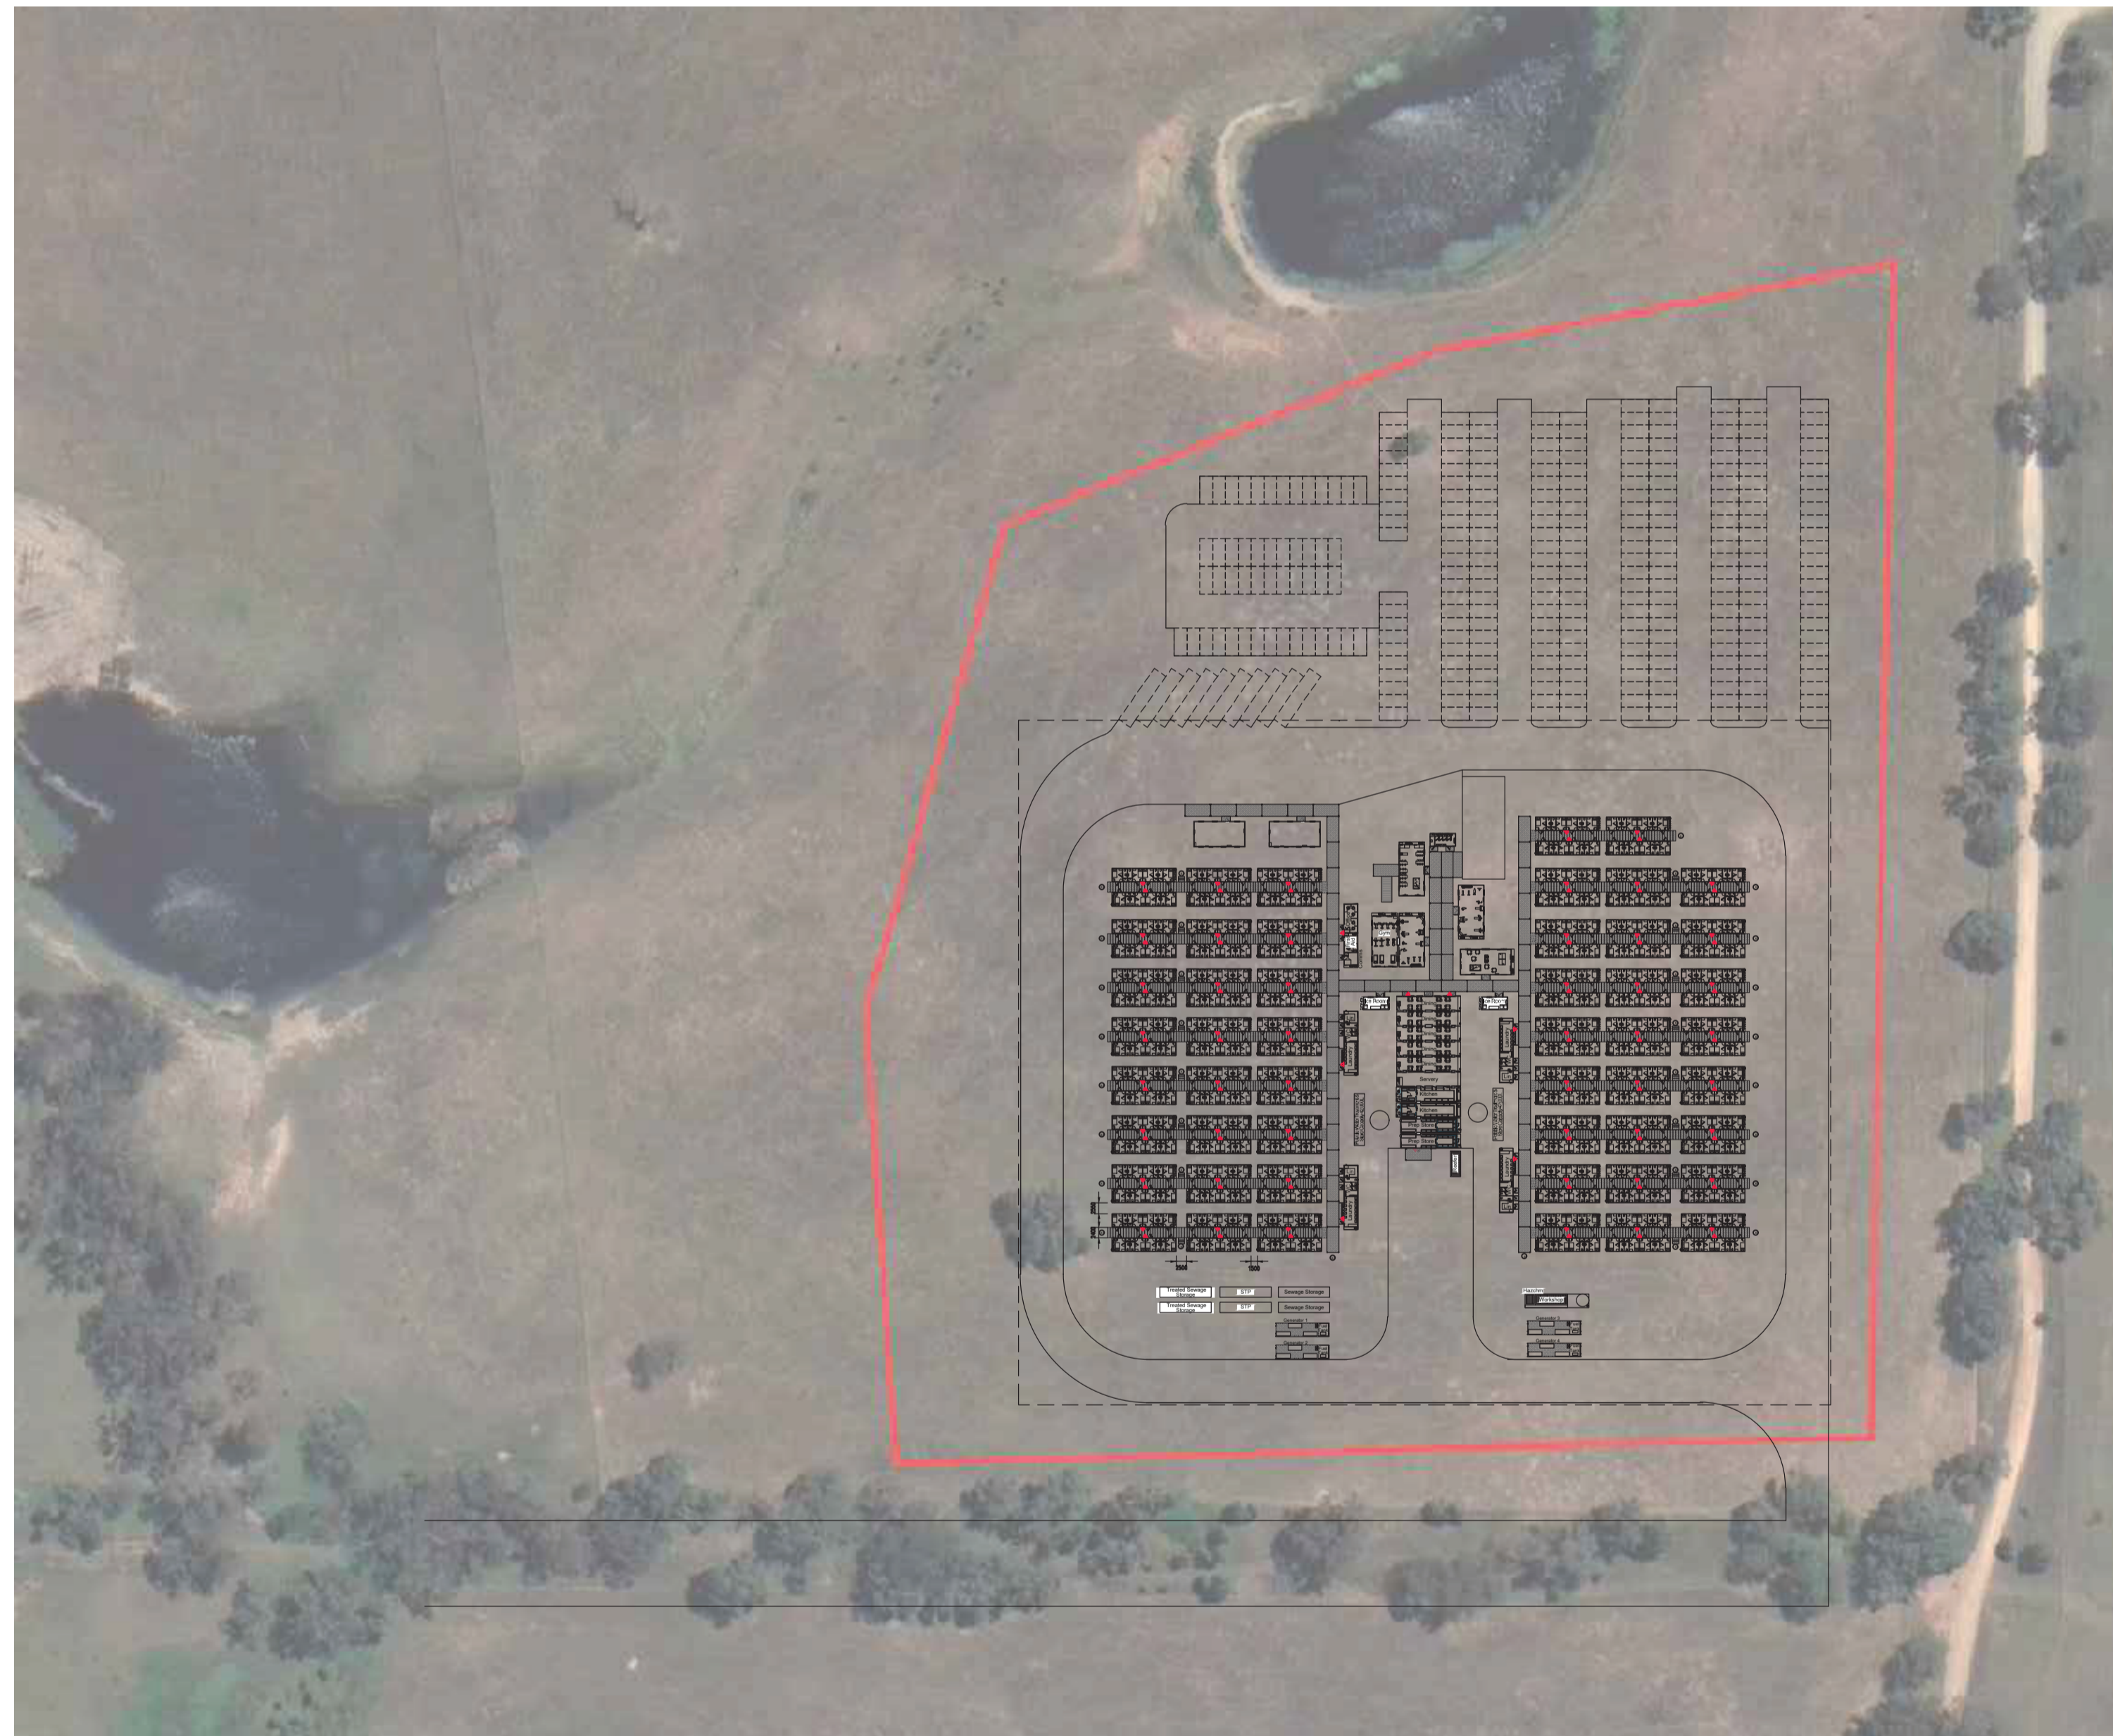

RES - Tallawang Solar Farm Proposed 400 Room Camp Site Overlay

RES - Tallawang Solar Farm Proposed 400 Room Camp Site Overlay

Note:
Drawing not to scale. Layout indicative and may be
customised to suit client requirements (subject to
regulatory requirements).